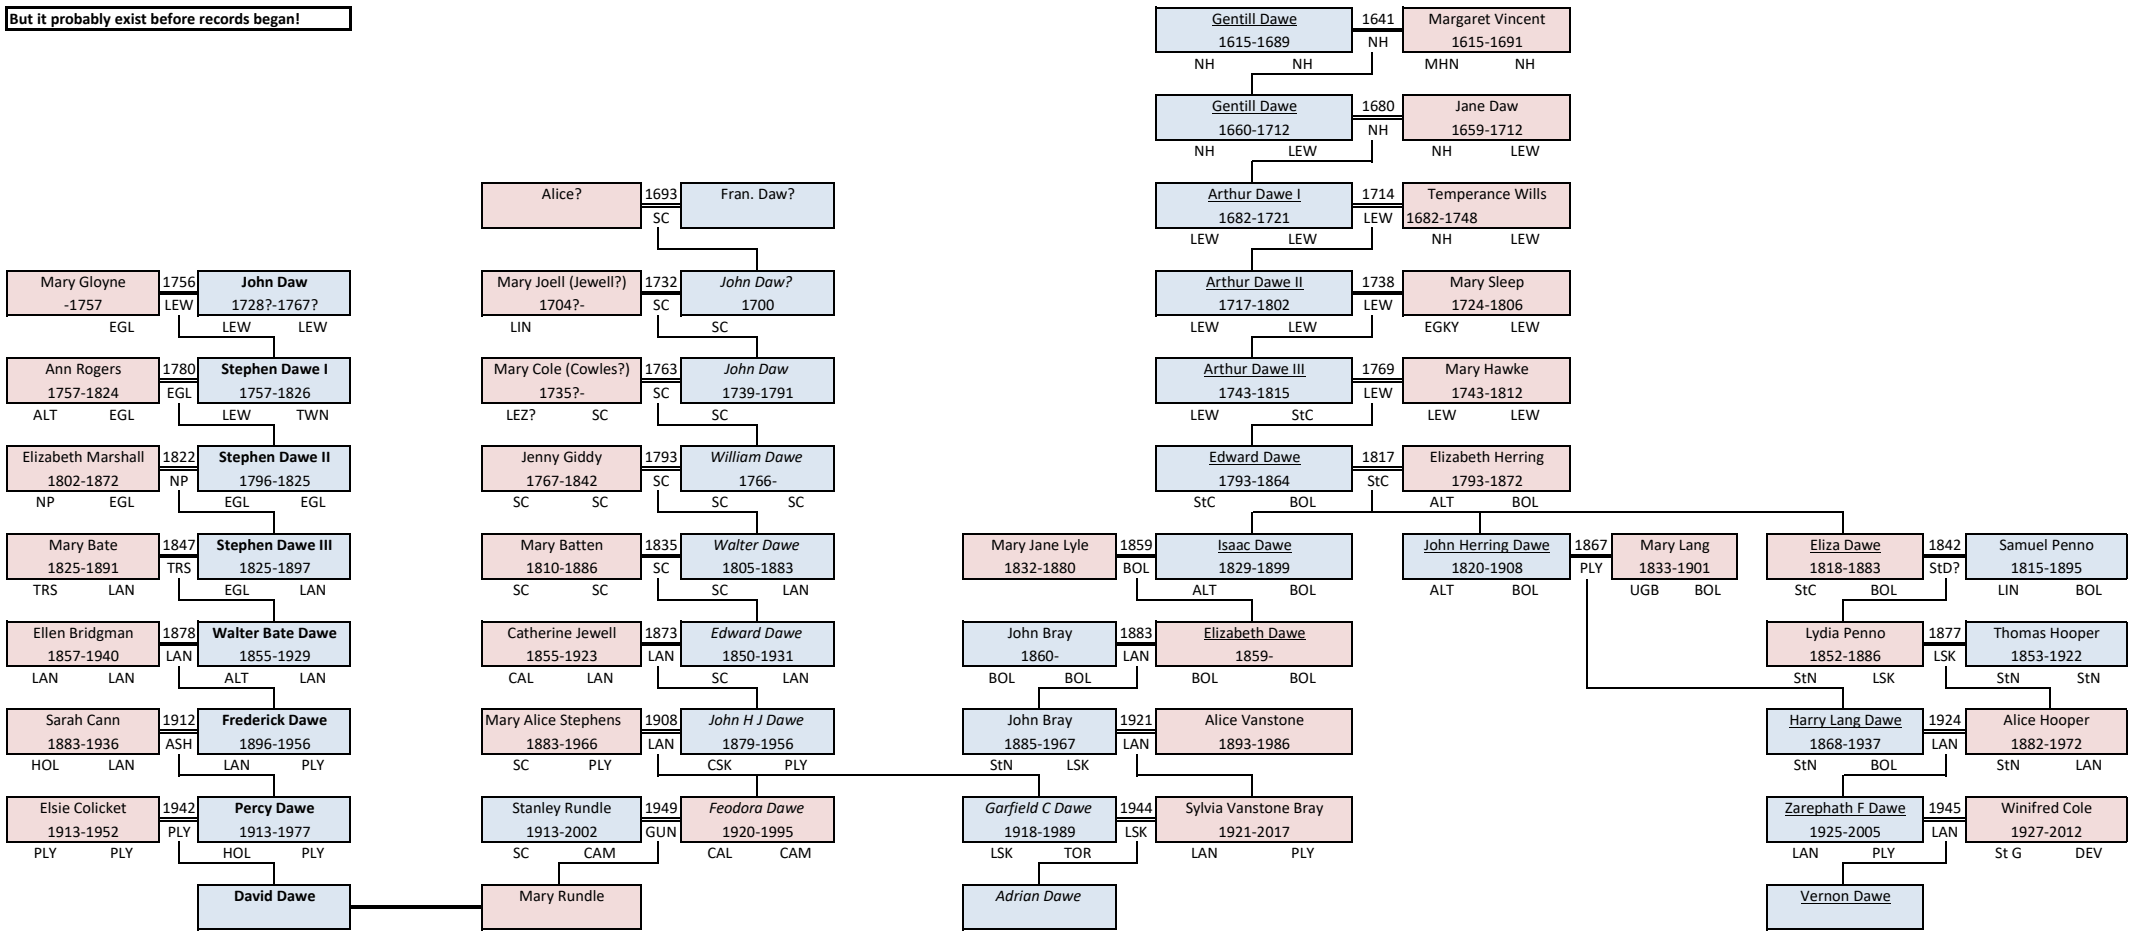

There are THREE Dawe families in this chart. They all hail from the Launceston area but no known blood link exists between them.

But it probably exist before records began!

Bold Dawe's are from Lewannick/Egloskerry
Italic Dawe's are from Stoke Climsland
Underlined Dawe's are from North Hill

Places Key
 StC St Cleer
 StG St Germans
 StN St Neot
 SC Stoke Climsland
 LEW Lewannick
 MHN Menheniot
 LAN Launceston

NH North Hill
 BOL Bolventor
 ALT Altarnun
 CSK Calstock
 EGKY Egloskerry
 HOL Holsworthy
 LIN Linkinhorne

TRS Tresmeer
 TWN Trewen
 LSK Liskeard
 GUN Gunnislake
 CAL Callington
 CAM Camborne
 LEZ Lezant

DEV Devon
 PLY Plymouth
 ASH Ashwater
 TOR Torbay
 UGB Ugborough
 StD Stoke Damerel