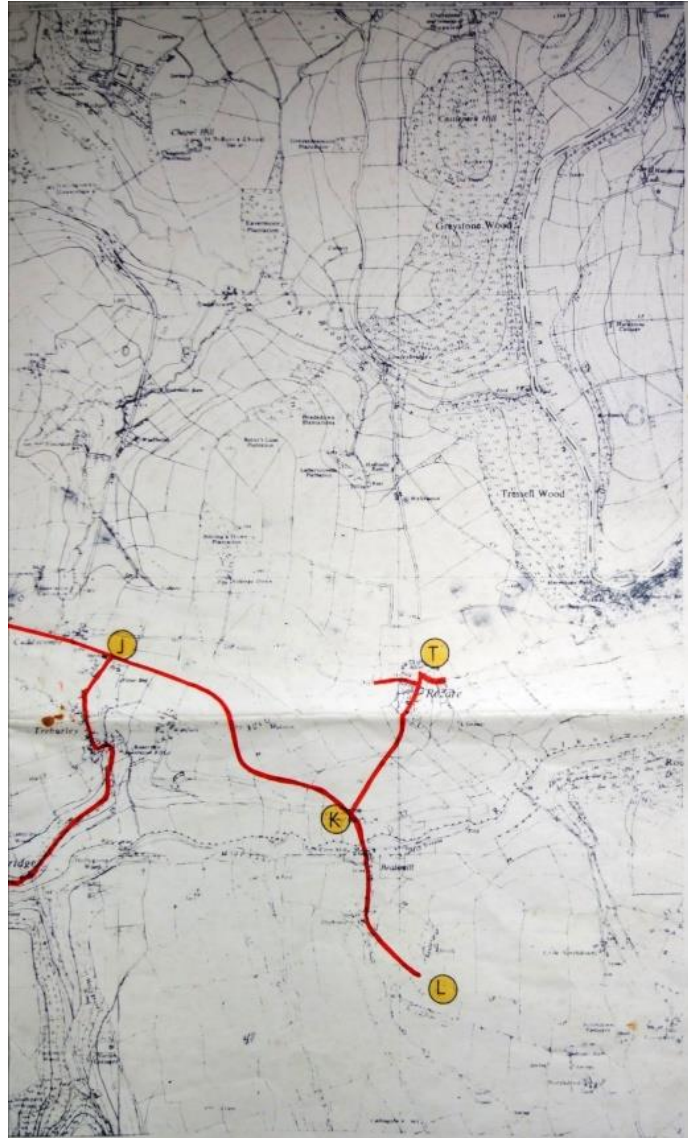

EAST CORNWALL WATER BOARD
LEZANT SCHEME

DATE: JANUARY 65

SCALE: 6" TO 1 MILE.

DRAWING No. 611

EAST CORNWALL WATER
LEZANT SCHEME

DATE: JANUARY 65

SCALE: 6" TO 1 MILE

ST CORNWALL WATER BOARD

LEZANT SCHEME

ARY 65'

SCALE: 6" TO 1 MILE.

DRAWING No. 611