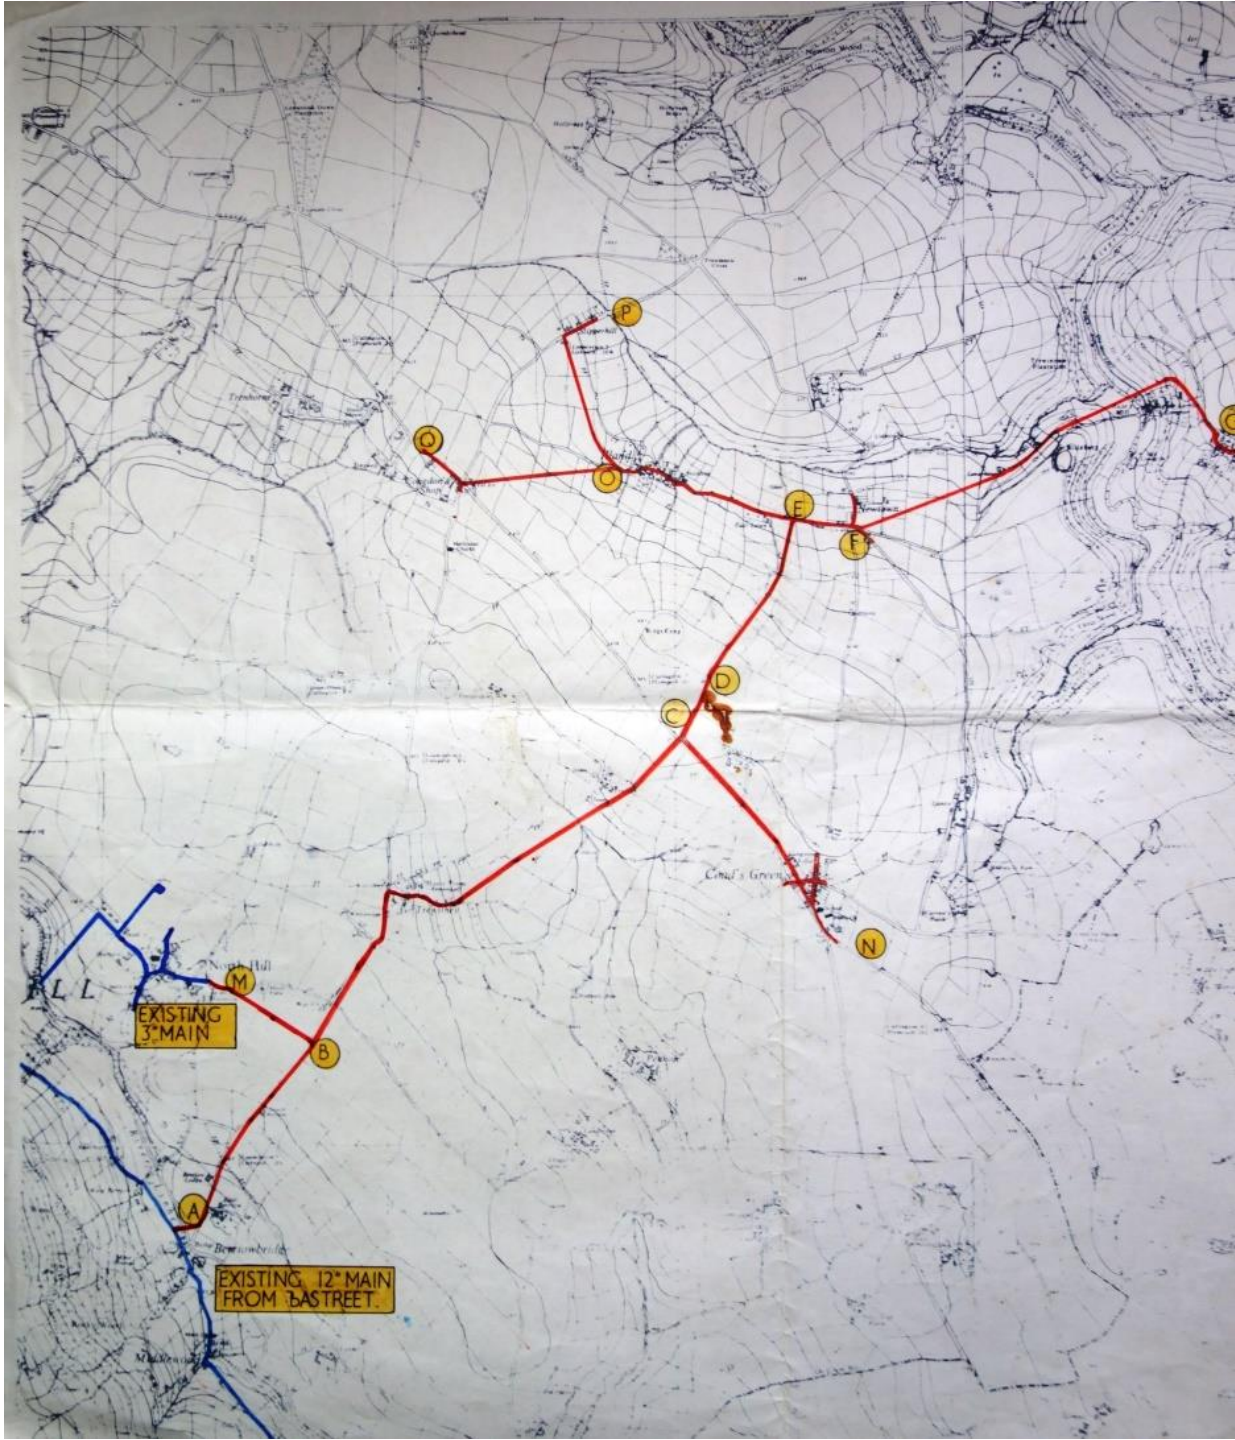

EAST CORNWALL WATER BOARD
LEZANT SCHEME

DATE: JANUARY 65

SCALE: 6" TO 1 MILE.

DRAWING No. 611

EAST CORNWALL WATER
LEZANT SCHEME

DATE: JANUARY 65

SCALE: 6" TO 1 MILE

ST CORNWALL WATER BOARD

LEZANT SCHEME

ARY 65'

SCALE: 6" TO 1 MILE.

DRAWING No. 611