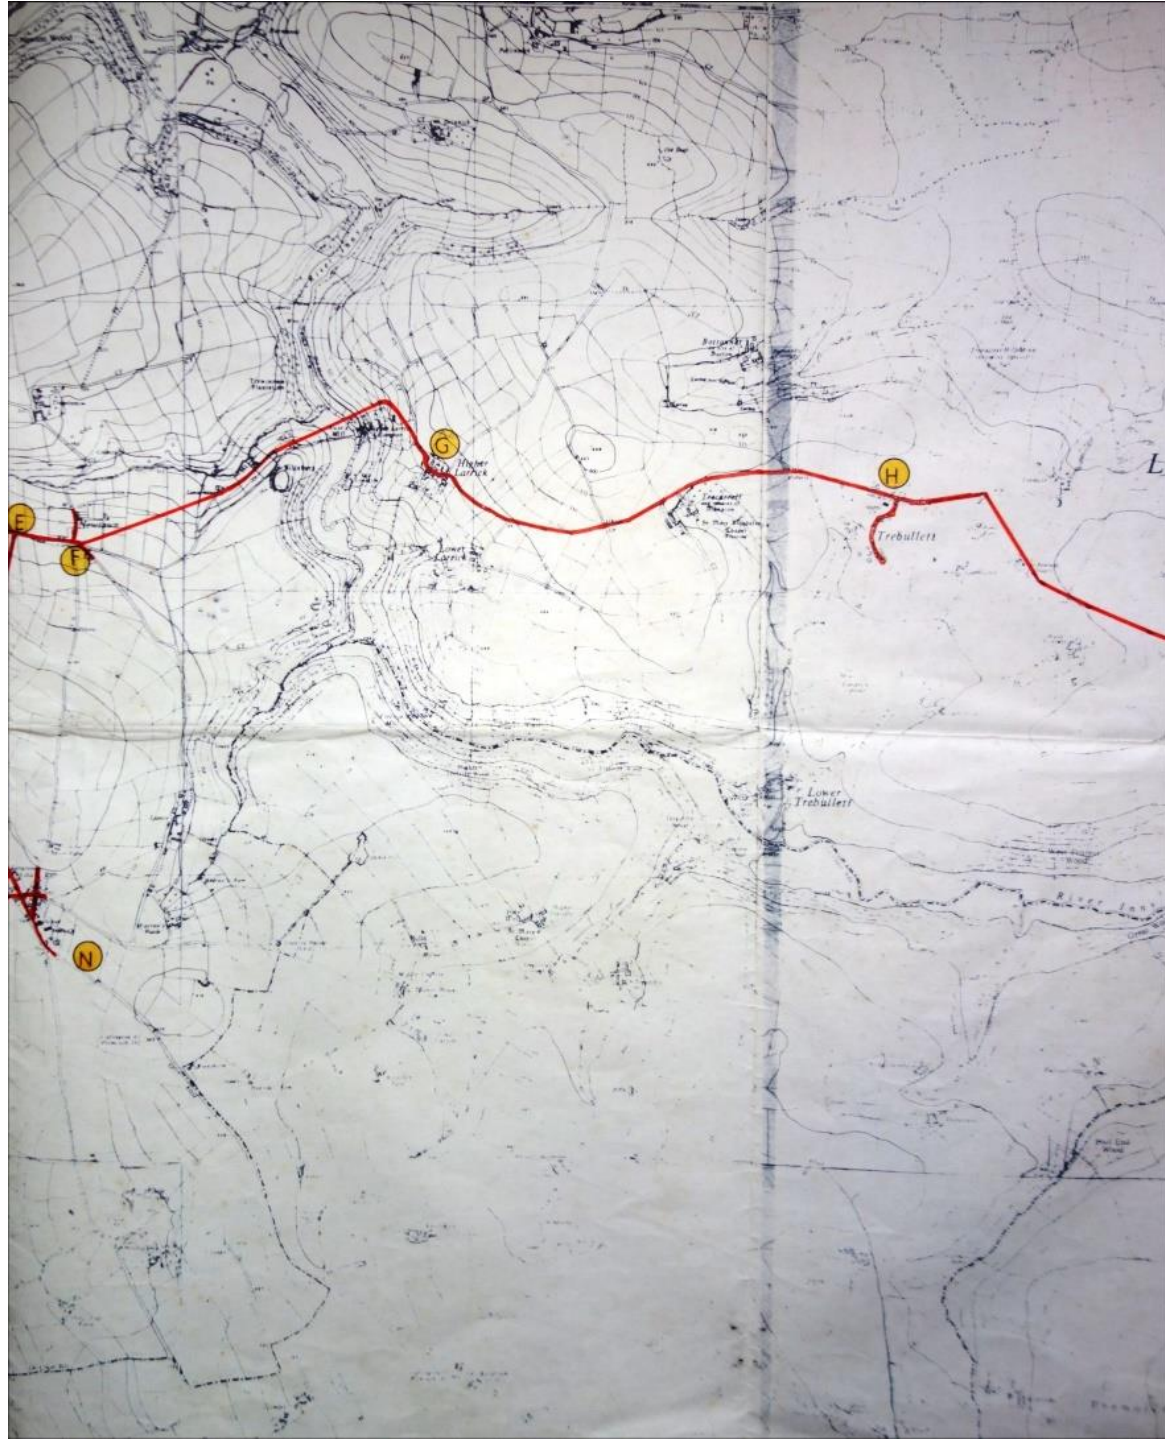

EAST CORNWALL WATER BOARD
LEZANT SCHEME

DATE: JANUARY 65

SCALE: 6" TO 1 MILE.

DRAWING No. 611

EAST CORNWALL WATER
LEZANT SCHEME

DATE: JANUARY 65

SCALE: 6" TO 1 MILE

ST CORNWALL WATER BOARD

LEZANT SCHEME

ARY 65'

SCALE: 6" TO 1 MILE.

DRAWING No. 611